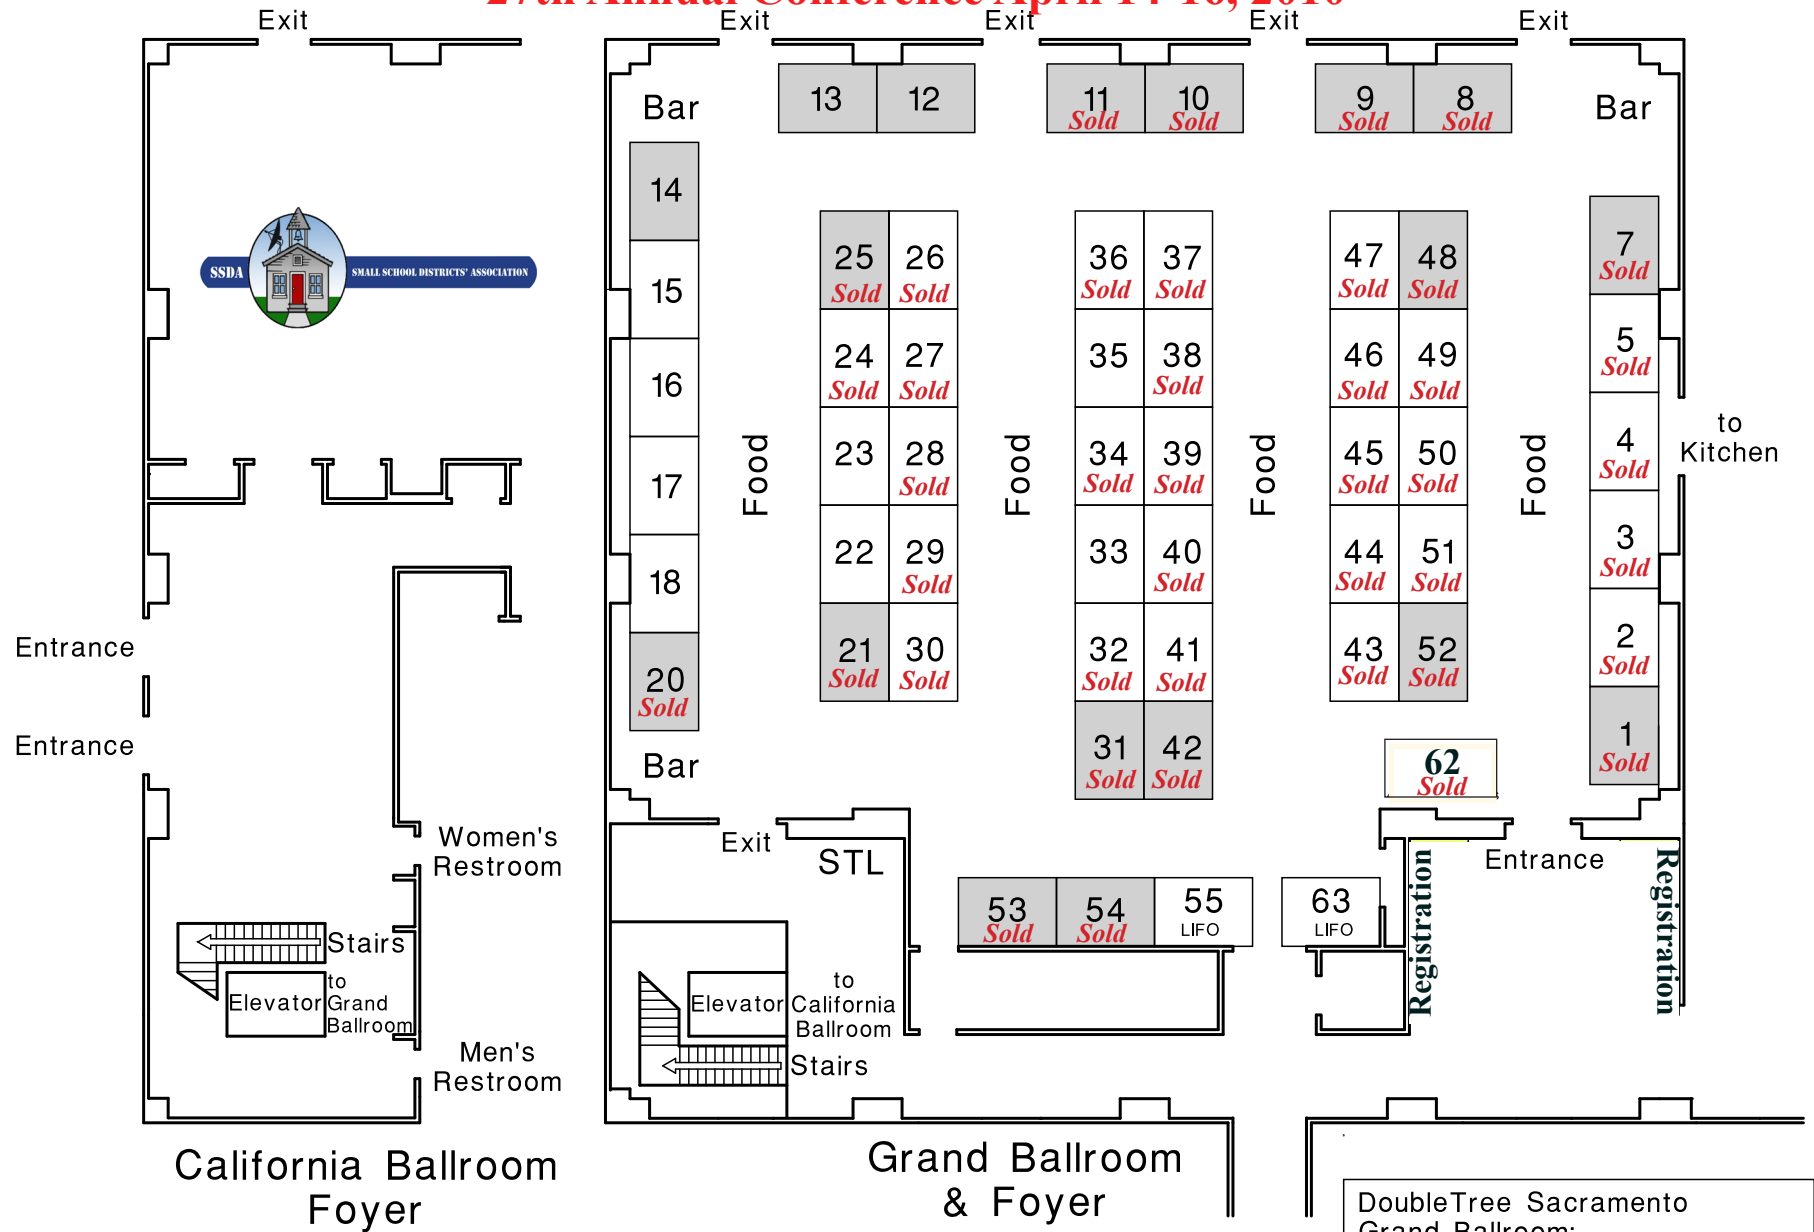

DoubleTree Hotel

27th Annual Conference April 14-16, 2010

This Floorplan Designed & Prepared by

Gray Shaded Areas Are
"Premium Booths"

Latest update: 03/10/10

DoubleTree Sacramento
Grand Ballroom:
54 7' x 10' Booths